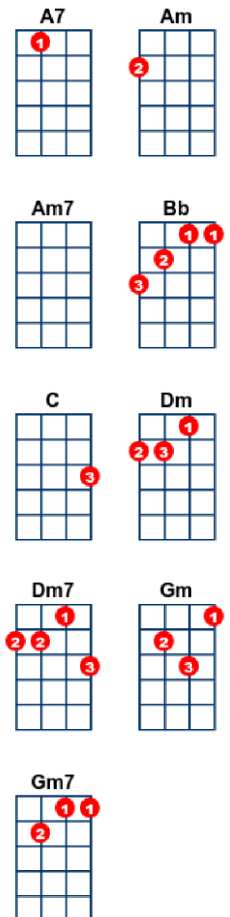

Black Magic Woman

key:Dm, Fleetwood Mac Peter Green

<https://www.youtube.com/watch?v=7eANGHVQS9Q>

Count in 1 2 3 4 5 **Starting note is D**

Got a black magic **[Dm]**woman,
Got a black magic **[A7]** woman
I've got a **[Dm]** black magic woman,
Got me so blind I can't **[Gm]** see
That she's a **[Dm]** black magic woman,
She's tryin' to make a **[A]** devil out of **[Dm]** me **[Dm/]**

[NC] Don't turn your back on me **[Dm]** baby,
Don't turn your back on me **[A7]** baby
Yes don't turn your **[Dm]** back on me, baby,
Stop messing 'round with your **[Gm]** tricks
Don't turn your **[Dm]** back on me, baby,
You just might pick **[A]** up my magic **[Dm]** sticks **[Dm/]**

~~I got a black magic **[Dm]**woman,
I got a black magic **[A7]** woman
Yes I got a **[Dm]** black magic woman,
She's got me so blind I can't **[Gm]** see
But she's a **[Dm]** black magic woman,
She's tryin' to make a **[A]** devil out of **[Dm]** me **[Dm/]**~~

Got your spell on me **[Dm]** baby,
You got your spell on me, **[A7]** baby
Yes, you got your **[Dm]** spell on me, baby,
Turnin' my heart into **[Gm]** stone
I **[Dm]** need you so bad, magic **[Bb]** woman
I can't **[Am]** leave you a-**[Dm]**lone **[Dm/]**

Repeat from start

V1.0

07/04/2024

V1.1

17/07/2024 Walkdown removed towards the end of each verse