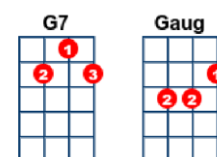

Jingle Bell Rock

key:C, artist:Bobby Helms

Intro: [C] [Cmaj7] [C6] [Cmaj7] [C] [Cmaj7] [C6] [Cmaj7]

[C] Jingle bell [Cmaj7] jingle bell [C6] jingle bell [Cmaj7] rock
[C6] Jingle bell [Cmaj7] swing and [Dm] jingle bells [G7] ring
[Dm] Snowin' and [G7] blowin' up [Dm] bushels of [G7] fun
[D7] Now the jingle hop [Gaug] has begun

[C] Jingle bell [Cmaj7] jingle bell [C6] jingle bell [Cmaj7] rock
[C6] Jingle bells [Cmaj7] chime in [Dm] jingle bell [G7] time
[Dm] Dancin' and [G7] prancin' in [Dm] jingle bell [G7] square
[D7] In the [G7] frosty [C] air [C7]

What a [F] bright time it's the [Fm] right time
To [C] rock the night a-[C7] way
Jingle [D] bell time is a [D7] swell time
[G7] (pause) To go glidin' in a [Gaug] one horse sleigh

[C] Giddy up [Cmaj7] jingle horse [C6] pick up your [Cmaj7] feet

[C6] Jingle a[Cmaj7]round the [A] clock
[F] Mix and mingle in a [Fm] jinglin' beat
[D7] That's the [G7] jingle bell [C] rock

What a [F] bright time it's the [Fm] right time
To [C] rock the night a-[C7] way
Jingle [D] bell time is a [D7] swell time
[G7] (pause) To go glidin' in a [Gaug] one horse sleigh