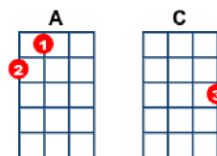

Jingle Bell Rock

key:C, artist:Bobby Helms

Intro: [C] [Cmaj7] [C6] [Cmaj7] [C] [Cmaj7] [C6] [Cmaj7]

[C] Jingle bell [Cmaj7] jingle bell [C6] jingle bell [Cmaj7] rock
[C6] Jingle bell [Cmaj7] swing and [Dm] jingle bells [G7] ring
[Dm] Snowin' and [G7] blowin' up [Dm] bushels of [G7] fun
[D7] Now the jingle hop [Gaug] has begun

[C] Jingle bell [Cmaj7] jingle bell [C6] jingle bell [Cmaj7] rock
[C6] Jingle bells [Cmaj7] chime in [Dm] jingle bell [G7] time
[Dm] Dancin' and [G7] prancin' in [Dm] jingle bell [G7] square
[D7] In the [G7] frosty [C] air [C7]

What a [F] bright time it's the [Fm] right time
To [C] rock the night a-[C7] way
Jingle [D] bell time is a [D7] swell time
[G7] (pause) To go glidin' in a [Gaug] one horse sleigh

[C] Giddy up [Cmaj7] jingle horse [C6] pick up your [Cmaj7] feet

[C6] Jingle a[Cmaj7]round the [A] clock
[F] Mix and mingle in a [Fm] jinglin' beat
[D7] That's the [G7] jingle bell [C] rock

What a [F] bright time it's the [Fm] right time
To [C] rock the night a-[C7] way
Jingle [D] bell time is a [D7] swell time
[G7] (pause) To go glidin' in a [Gaug] one horse sleigh