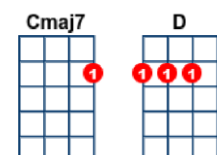

Jingle Bell Rock

key:C, artist:Bobby Helms

Intro: [C] [Cmaj7] [C6] [Cmaj7] [C] [Cmaj7] [C6] [Cmaj7]

[C] Jingle bell [Cmaj7] jingle bell [C6] jingle bell [Cmaj7] rock
[C6] Jingle bell [Cmaj7] swing and [Dm] jingle bells [G7] ring
[Dm] Snowin' and [G7] blowin' up [Dm] bushels of [G7] fun
[D7] Now the jingle hop [Gaug] has begun

[C] Jingle bell [Cmaj7] jingle bell [C6] jingle bell [Cmaj7] rock
[C6] Jingle bells [Cmaj7] chime in [Dm] jingle bell [G7] time
[Dm] Dancin' and [G7] prancin' in [Dm] jingle bell [G7] square
[D7] In the [G7] frosty [C] air [C7]

What a [F] bright time it's the [Fm] right time
To [C] rock the night a-[C7] way
Jingle [D] bell time is a [D7] swell time
[G7] (pause) To go glidin' in a [Gaug] one horse sleigh

[C] Giddy up [Cmaj7] jingle horse [C6] pick up your [Cmaj7] feet

[C6] Jingle a[Cmaj7]round the [A] clock
[F] Mix and mingle in a [Fm] jinglin' beat
[D7] That's the [G7] jingle bell [C] rock

What a [F] bright time it's the [Fm] right time
To [C] rock the night a-[C7] way
Jingle [D] bell time is a [D7] swell time
[G7] (pause) To go glidin' in a [Gaug] one horse sleigh