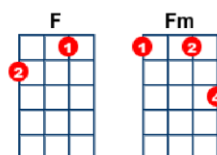

Jingle Bell Rock

key:C, artist:Bobby Helms

Intro: [C] [Cmaj7] [C6] [Cmaj7] [C] [Cmaj7] [C6] [Cmaj7]

[C] Jingle bell [Cmaj7] jingle bell [C6] jingle bell [Cmaj7] rock
[C6] Jingle bell [Cmaj7] swing and [Dm] jingle bells [G7] ring
[Dm] Snowin' and [G7] blowin' up [Dm] bushels of [G7] fun
[D7] Now the jingle hop [Gaug] has begun

[C] Jingle bell [Cmaj7] jingle bell [C6] jingle bell [Cmaj7] rock
[C6] Jingle bells [Cmaj7] chime in [Dm] jingle bell [G7] time
[Dm] Dancin' and [G7] prancin' in [Dm] jingle bell [G7] square
[D7] In the [G7] frosty [C] air [C7]

What a [F] bright time it's the [Fm] right time
To [C] rock the night a-[C7] way
Jingle [D] bell time is a [D7] swell time
[G7] (pause) To go glidin' in a [Gaug] one horse sleigh

[C] Giddy up [Cmaj7] jingle horse [C6] pick up your [Cmaj7] feet

[C6] Jingle a[Cmaj7]round the [A] clock
[F] Mix and mingle in a [Fm] jinglin' beat
[D7] That's the [G7] jingle bell [C] rock

What a [F] bright time it's the [Fm] right time
To [C] rock the night a-[C7] way
Jingle [D] bell time is a [D7] swell time
[G7] (pause) To go glidin' in a [Gaug] one horse sleigh