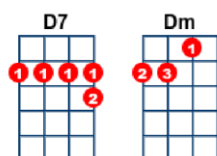

Jingle Bell Rock

key:C, artist:Bobby Helms

Intro: [C] [Cmaj7] [C6] [Cmaj7] [C] [Cmaj7] [C6] [Cmaj7]

[C] Jingle bell [Cmaj7] jingle bell [C6] jingle bell [Cmaj7] rock
[C6] Jingle bell [Cmaj7] swing and [Dm] jingle bells [G7] ring
[Dm] Snowin' and [G7] blowin' up [Dm] bushels of [G7] fun
[D7] Now the jingle hop [Gaug] has begun

[C] Jingle bell [Cmaj7] jingle bell [C6] jingle bell [Cmaj7] rock
[C6] Jingle bells [Cmaj7] chime in [Dm] jingle bell [G7] time
[Dm] Dancin' and [G7] prancin' in [Dm] jingle bell [G7] square
[D7] In the [G7] frosty [C] air [C7]

What a [F] bright time it's the [Fm] right time
To [C] rock the night a-[C7] way
Jingle [D] bell time is a [D7] swell time
[G7] (pause) To go glidin' in a [Gaug] one horse sleigh

[C] Giddy up [Cmaj7] jingle horse [C6] pick up your [Cmaj7] feet

[C6] Jingle a[Cmaj7]round the [A] clock
[F] Mix and mingle in a [Fm] jinglin' beat
[D7] That's the [G7] jingle bell [C] rock

What a [F] bright time it's the [Fm] right time
To [C] rock the night a-[C7] way
Jingle [D] bell time is a [D7] swell time
[G7] (pause) To go glidin' in a [Gaug] one horse sleigh