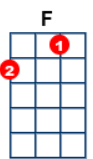

Merry Christmas Everyone key:C, Shakin' Stevens

Intro: [C] [G] [Am] [F] [C] [G] [C]

Snow is [C] falling [G] all a-[Am]round me [F]
Children [C] playing [F], having [C] fun. It's the
season of love and [G] under-[Am]standing, [F]
Merry [C] Christmas [G] every-[C] one!

Room is [C] swaying, [G] records [Am] playing [F]
All the [C] old songs, [F] love to [C] hear.
Oh I wish that every [G] day was [Am] Christmas [F]
What a [C] nice way to [G] spend a [C] year.

Snow is [C] falling [G] all a-[Am]round me [F]
Children [C] playing [F], having [C] fun. It's the
season of love and [G] under-[Am]standing, [F]
Merry [C] Christmas [G] every-[C]one!