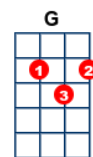

Merry Christmas Everyone key:C, Shakin' Stevens

Intro: [C] [G] [Am] [F] [C] [G] [C]

Snow is [C] falling [G] all a-[Am]round me [F]
Children [C] playing [F], having [C] fun. It's the
season of love and [G] under-[Am]standing, [F]
Merry [C] Christmas [G] every-[C] one!

Time for [C] parties and [G] cele-[Am]bration [F]
People [C] dancing [F] all night [C] long
Time for presents and ex-[G]changing [Am] kisses [F]
Time for [C] singing [G] Christmas [C] songs.

[Am] We're gonna [F] have a [C] party [G] tonight, [Am]
I'm gonna [F] find that girl,
[C] Underneath the misteltoe, and [G] kiss by candlelight .

Room is [C] swaying, [G] records [Am] playing [F]
All the [C] old songs, [F] love to [C] hear.
Oh I wish that every [G] day was [Am] Christmas [F]
What a [C] nice way to [G] spend a [C] year.

Snow is [C] falling [G] all a-[Am]round me [F]
Children [C] playing [F], having [C] fun. It's the
season of love and [G] under-[Am]standing, [F]
Merry [C] Christmas [G] every-[C]one!

[Am] We're gonna [F] have a [C] party [G] tonight, [Am]
I'm gonna [F] find that girl,
[C] Underneath the misteltoe, and [G] kiss by candlelight

Ooo, snow is [C] falling [G] all a-[Am]round me [F]
Children [C] playing [F], having [C] fun.
It's the season love and [G] under-[Am]standing, [F]
Merry [C] Christmas [G] everyone! [C] [F]
Merry [C] Christmas [G] everyone! [C] [F]
Oh, merry [C] Christmas [G] every[C]one!