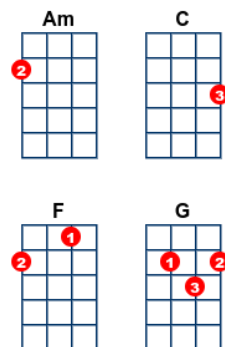

Riptide

key:Am, artist:Vance Joy writer:James Keogh

[Am] [G] [C]
[Am] [G] [C]

[Am] I was scared of [G] dentists and the [C] dark,
[Am] I was scared of [G] pretty girls and [C]
starting conversations,
[Am] Oh all my [G] friends are turning [C] green,
[Am] You're the magicians [G] assistant in their [C] dreams.

Ah [Am] Ooh, [G] ooh [C] ooh
[Am] Ooh, [G] and they [C] come unstuck

[Am] Lady, [G] running down to the [C] riptide,
[C] Taken away to the [Am] dark side,
[G] I wanna be your [C] left hand man.
[Am] I love you [G] when you're singing that [C] song and,
[C] I got a lump in my [Am] throat 'cause
[G] You're gonna sing the [C] words wrong

Ah [Am] Ooh, [G] ooh [C] ooh
[Am] Ooh, [G] and they [C] come unstuck

[Am] Lady, [G] running down to the [C] riptide,
[C] Taken away to the [Am] dark side,
[G] I wanna be your [C] left hand man.
[Am] I love you [G] when you're singing that [C] song and,
[C] I got a lump in my [Am] throat 'cause
[G] You're gonna [C] sing the words wrong

[Am] Lady, [G] running down to the [C] riptide,
[C] Taken away to the [Am] dark side,
[G] I wanna be your [C] left hand man.
[Am] I love you [G] when you're singing that [C] song and,
[C] I got a lump in my [Am] throat 'cause
[G] You're gonna sing the [C] words wrong