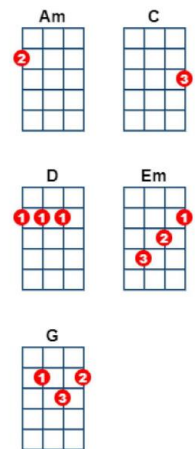

Take it Easy

(The Eagles) Key: G

[G]

Well I'm a- **[G]**runnin' down the road try'n to loosen my load

I've got seven women **[D]** on my **[C]** mind

[G] Four that wanna own me **[D]** two that wanna stone me

[C] One says she's a friend of **[G]** mine.

Take it **[Em]** eaaa-**[D]**sy. take it **[C]** eaaa-**[G]**sy

Don't let the **[Am]** sound of your own **[C]** wheels drive you **[Em]** crazy **[D]**

Lighten **[C]** up while you still **[G]** can

Don't even **[C]** try to under**[G]**stand.

Just find a **[Am]** place to make your **[C]** stand and take it eaaa-**[G]**sy.

Well I'm a- **[G]**standin' on a corner in Winslow, Arizona

Such a fine **[D]** sight to **[C]** see.

It's a **[G]** girl, my Lord, in a **[D]** flat-bed Ford

Slowin' **[C]** down to take a look at **[G]** me

Come on **[Em]** ba-**[G]**by, don't say **[C]** may-**[G]**be.

I gotta **[Am]** know if your sweet **[C]** love is gonna **[Em]** save me**[D]**